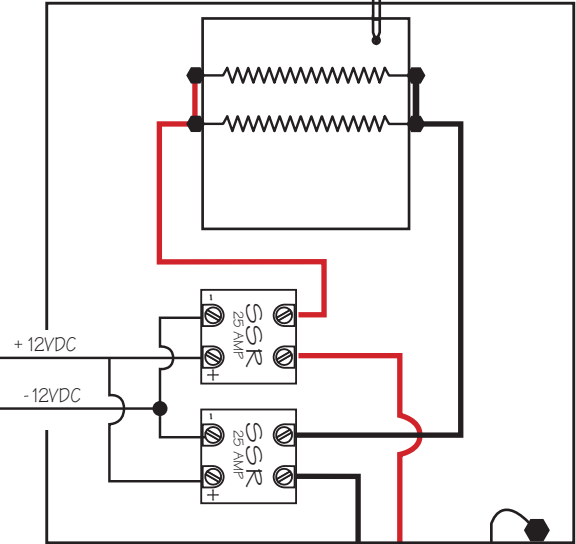

Controller

Type "K" Thermocouple

Auber Syl-2352P

POWER
UP
TOGGLE
ON/OFF

240 VAC, 1/2 AMP FUSE

240 VAC, 1/2 AMP FUSE

GROUND
SHELL

6" x 4" x 6" Euro Box Housing Shell

240 VAC
15 AMP
Power Supply
for Controller
with Ground Line

Single Phase Kiln

2 E240-10-158 Elements
Kiln Draws 20 Amps

240 VAC
25 AMP
Power Supply

Ground Line