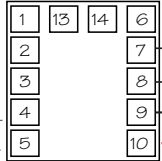

Controller

Type "K" Thermocouple

Auber Syl-2352P

POWER
UP
TOGGLE
ON/OFF

240 VAC, 1/2 AMP FUSE

240 VAC, 1/2 AMP FUSE

GROUND
SHELL

6" x 4" x 6" Euro Box Housing Shell