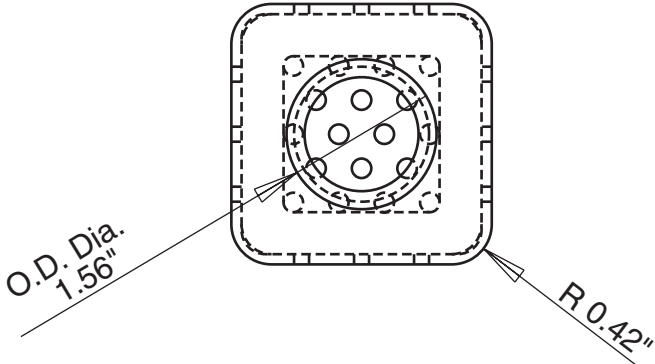

# Dimensions for The Giberson 2.5" Mini-Square Ceramic Burner Head

Dec. 2018

**1" NPT Merch  
Coupling**