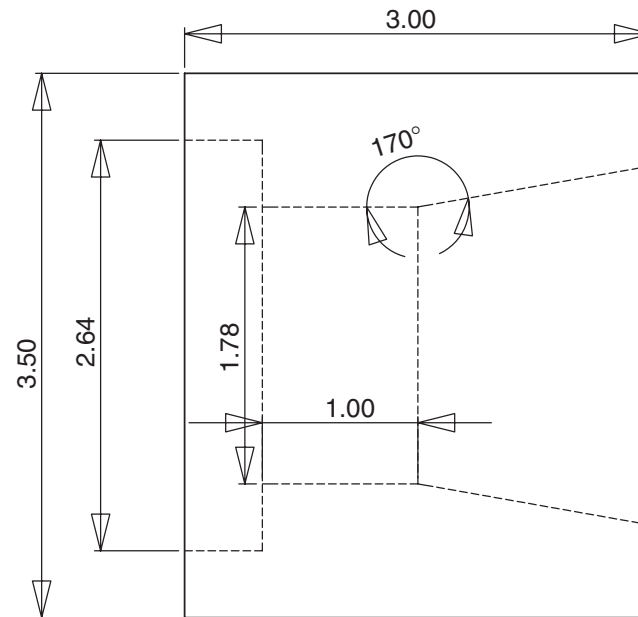

2.64 BURNER BLOCK

FOR THE 2.5" MINI SQUARE GIBERSON HEAD

This Burner Block is slightly oversized to fit the 2.5" Mini-Square Giberson Ceramic Burner Head

For additional information Contact Dudley Giberson/ Joppa Glassworks, Inc.
PO Boc 202, Warner, NH 03278 Phone 603-456-3569