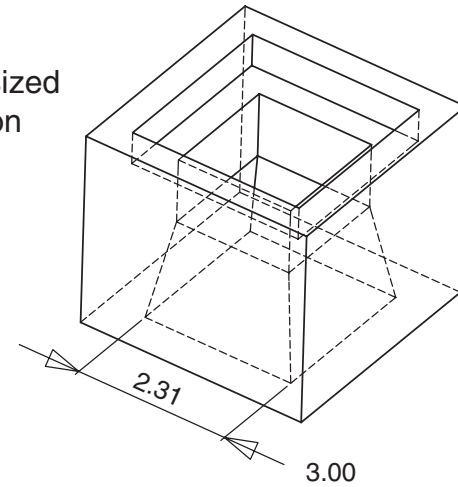

2.64 BURNER BLOCK

FOR THE 2.5" MINI SQUARE GIBERSON HEAD

This Burner Block is slightly oversized to fit the 2.5" Mini-Square Giberson Ceramic Burner Head

For additional information Contact Dudley Giberson/ Joppa Glassworks, Inc.
PO Boc 202, Warner, NH 03278 Phone 603-456-3569