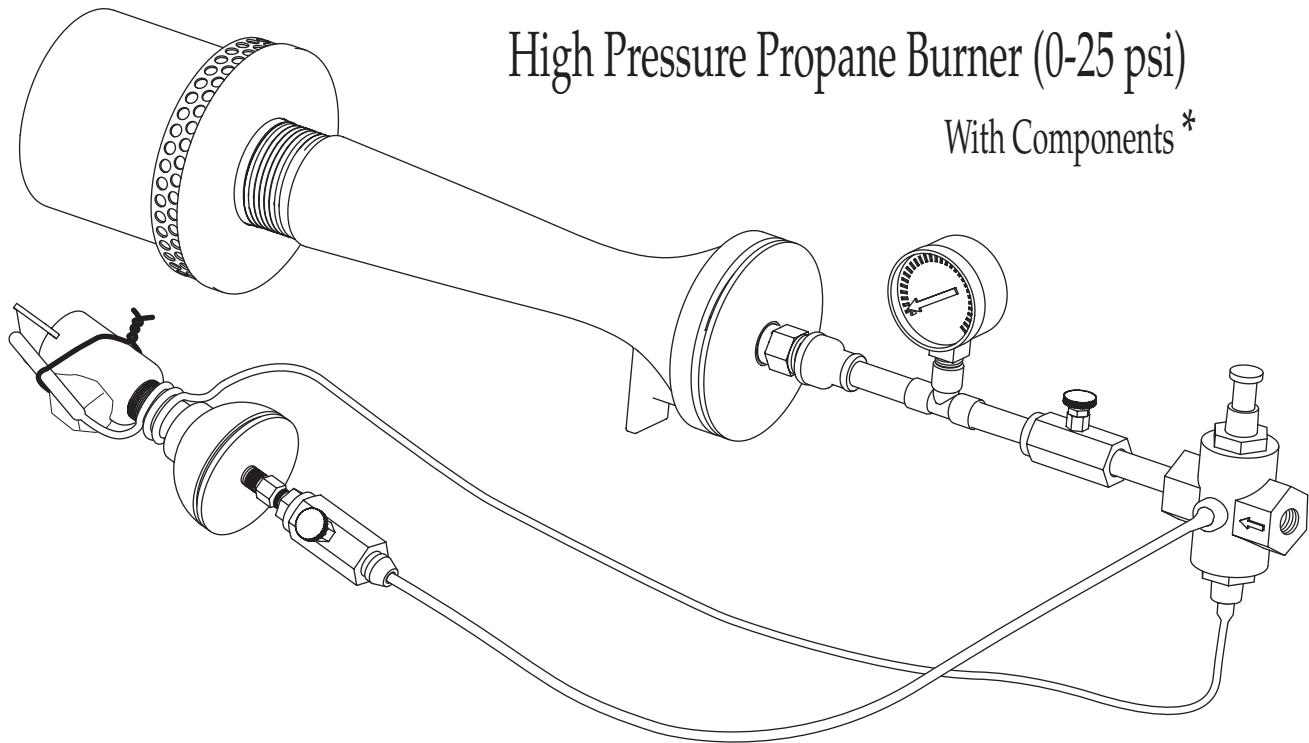

Joppa Glassworks, Inc.
P. O. Box 202
Warner, NH 03278

86 East Joppa Road
Phone (603) 456-3569
e-mail: joppaglass@conknet.com

High Pressure Propane Burner (0-25 psi)

With Components *

©2015 Dudley F. Giberson, Jr.

We sell this system by the piece:	
Burner Head, Venturi, Needle Valve and Gauge	$335.00
Baso Safety Valve (0-25 psi)	$165.00
Thermocouple	$20.00
Safety Pilot Complete with Needle Valve	$188.00
Total Cost	$708.00

*We furnish the major components and you furnish the pipework between them.